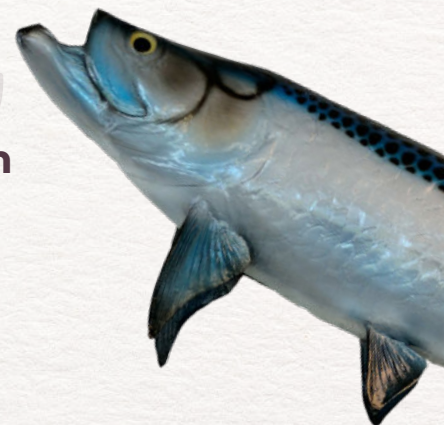

# IN THE WILD *list of fish*

If you're up for the challenge, keep a sharp eye out for these fish while you are out and about. Our native wildlife will leave even the most experienced nature-lovers awe-struck.

Black Drum

Bluegill

Bowfin

Chain Pickerel

Channel Catfish

Fliers

Flounder

Largemouth Bass

Redbreast Sunfish

Red Drum

Sheepshead

Speckled Trout

Sturgeon

Tarpon

Warmouth

Whiting

**Kingsland**  
*Georgia*

WHERE NATURE REIGNS